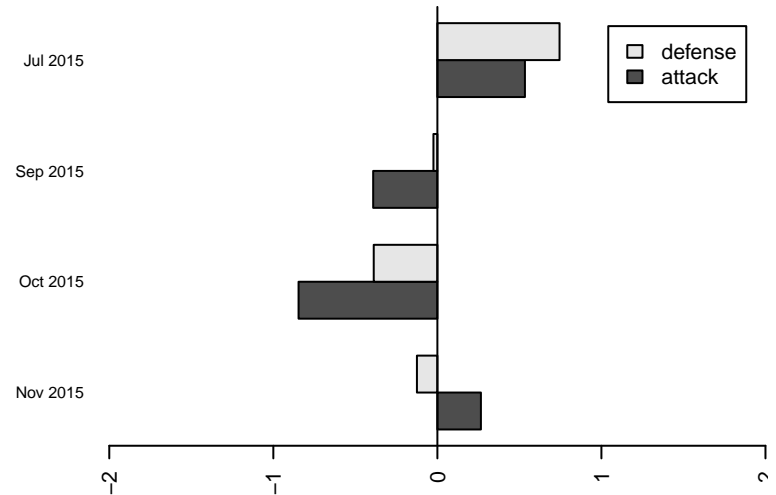

San Jose Earthquakes PDA 2000B

San Jose, CAN
B00 total strength=1840
attack=44.34 defense=30.5
notes= Trejo 2015

alt names used:

Venues played:
2015 Surf Cup Surf Super Cup U16
2015 FWRL CAN CRL U16
2015 LV Thanksgiving Classic LVTC U16 Gold

**attack and defense variance (black dot)
relative to other teams
and top 10 in region**

**attack and defense rating
relative to others at age
and all opponents in last 13 months**

**attack and defense rating
relative to others at age
and all opponents in last 13 months**

Performance relative to 13 month average

average number of goals per game relative to expected

Performance relative to 13 month average

average number of goals per game relative to expected

lot. A=Neither has attack advantage, B=Opponent has both attack and defense advantage, C=Opponent has both attack and defense disadvantage, D=Both have