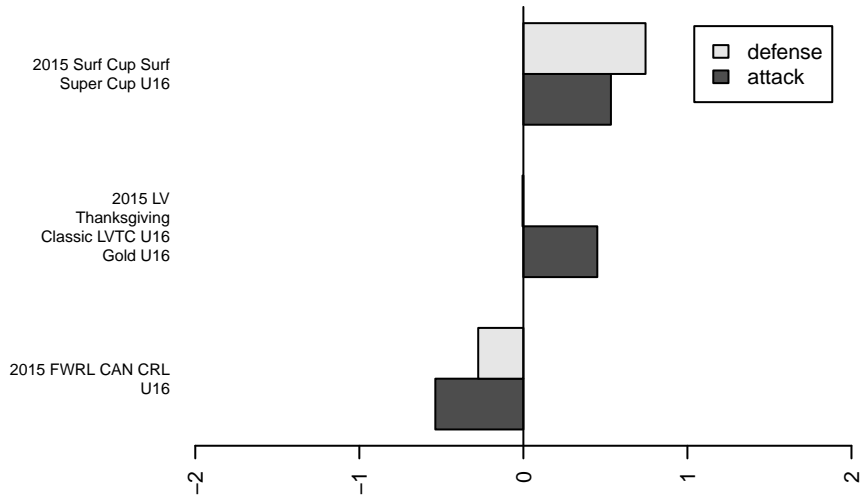

San Jose Earthquakes PDA 2000B

San Jose, CAN
B00 total strength=1840
attack=44.34 defense=30.5
notes= Trejo 2015

alt names used:

Venues played:
2015 Surf Cup Surf Super Cup U16
2015 FWRL CAN CRL U16
2015 LV Thanksgiving Classic LVTC U16 Gold

**attack and defense variance (black dot)
relative to other teams
and top 10 in region**

**attack and defense rating
relative to others at age
and all opponents in last 13 months**

**attack and defense rating
relative to others at age
and all opponents in last 13 months**

Performance relative to 13 month average

average number of goals per game relative to expected

Performance relative to 13 month average

average number of goals per game relative to expected

lot. A=Neither has attack advantage, B=Opponent has both attack and defense advantage, C=Opponent has both attack and defense disadvantage, D=Both have