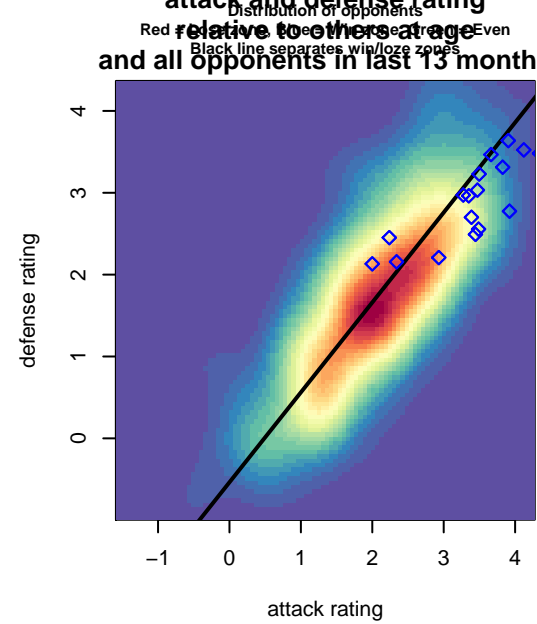

San Jose Earthquakes PDA 2000B

San Jose, CAN
B00 total strength=1840
attack=44.34 defense=30.5
notes= Trejo 2015

alt names used:

Venues played:
2015 Surf Cup Surf Super Cup U16
2015 FWRL CAN CRL U16
2015 LV Thanksgiving Classic LVTC U16 Gold

**attack and defense variance (black dot)
relative to other teams
and top 10 in region**

**attack and defense rating
relative to others at age
and all opponents in last 13 months**

**attack and defense rating
relative to others at age
and all opponents in last 13 months**

Performance relative to 13 month average

average number of goals per game relative to expected

Performance relative to 13 month average

average number of goals per game relative to expected

lot. A=Neither has attack advantage, B=Opponent has both attack and defense advantage, C=Opponent has both attack and defense disadvantage, D=Both have