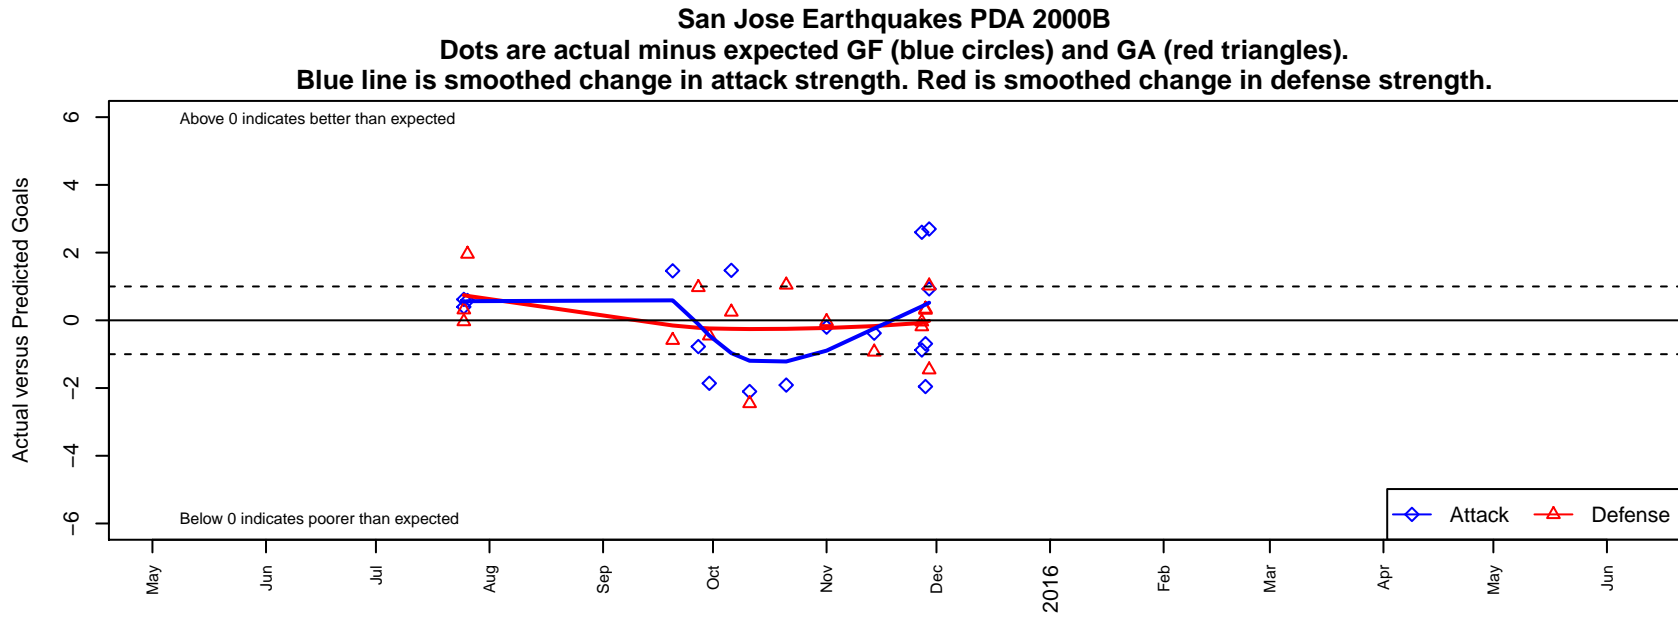

San Jose Earthquakes PDA 2000B

San Jose, CAN
B00 total strength=1840
attack=44.34 defense=30.5
notes= Trejo 2015

alt names used:

Venues played:
2015 Surf Cup Surf Super Cup U16
2015 FWRL CAN CRL U16
2015 LV Thanksgiving Classic LVTC U16 Gold

**attack and defense variance (black dot)
relative to other teams
and top 10 in region**

**attack and defense rating
relative to others at age
and all opponents in last 13 months**

**attack and defense rating
relative to others at age
and all opponents in last 13 months**

Performance relative to 13 month average

average number of goals per game relative to expected

Performance relative to 13 month average

average number of goals per game relative to expected

lot. A=Neither has attack advantage, B=Opponent has both attack and defense advantage, C=Opponent has both attack and defense disadvantage, D=Both have